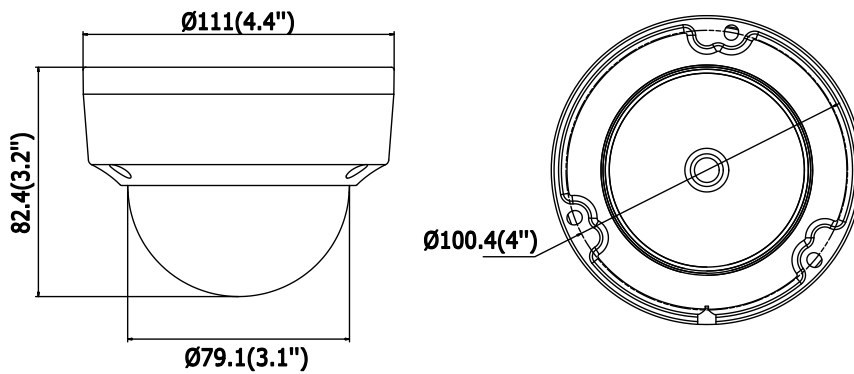

Dimensions

Unit: mm

Accessories

DS-1259ZJ

DS-1272ZJ-110

DS-1272ZJ-110B

DS-1271ZJ-110

DS-1280ZJ-DM18

DS-1276ZJ

DS-1275ZJ

DS-1250ZJ

Distributed by

HIKVISION®

Headquarters

No.555 Qianmo Road, Binjiang District,
Hangzhou 310051, China
T +86-571-8807-5998
overseasbusiness@hikvision.com

Hikvision USA
T +1-909-895-0400
sales.usa@hikvision.com

Hikvision Australia
T +61-2-8599-4233
salesau@hikvision.com

Hikvision India
T +91-22-28469900
sales@pramahikvision.com

Hikvision Canada
T +1-866-200-6690
sales.canada@hikvision.com

Hikvision Thailand
T +662-275-9949
sales.thailand@hikvision.com

Hikvision Europe
T +31-23-5542770
sales.eu@hikvision.com

Hikvision Italy
T +39-0438-6902
info.it@hikvision.com

Hikvision Brazil
T +55 11 3318-0050
Latam.support@hikvision.com

Hikvision Turkey
T +90 (216)521 7070- 7074
sales.tr@hikvision.com

Hikvision Malaysia
T +601-7652-2413
sales.my@hikvision.com

Hikvision UK & Ireland
T +01628-902140
sales.uk@hikvision.com

Hikvision South Africa
Tel: +27 (10) 0351172
sale.africa@hikvision.com

Hikvision France
T +33(0)1-85-330-450
info.fr@hikvision.com

Hikvision Kazakhstan
T +7-727-9730667
nikia.panfilov@hikvision.ru

Hikvision Vietnam
T +84-974270888
sales.vt@hikvision.com

Hikvision UAE
T +971-4-4432090
salesme@hikvision.com

Hikvision Singapore
T +65-6684-4718
sg@hikvision.com

Hikvision Spain
T +34-91-737-16-55
info.es@hikvision.com

Hikvision Tashkent
T +99-87-1238-9438
uzb@hikvision.ru

Hikvision Hong Kong
T +852-2151-1761
info.hk@hikvision.com

Hikvision Russia
T +7-495-669-67-99
sateru@hikvision.com

Hikvision Korea
T +82-(0)31-731-8817
sales.korea@hikvision.com

Hikvision Poland
T +48-22-460-01-50
info.pl@hikvision.com

Hikvision Indonesia
T +62-21-2933759
Sales.Indonesia@hikvision.com

Hikvision Colombia
sales.colombia@hikvision.com